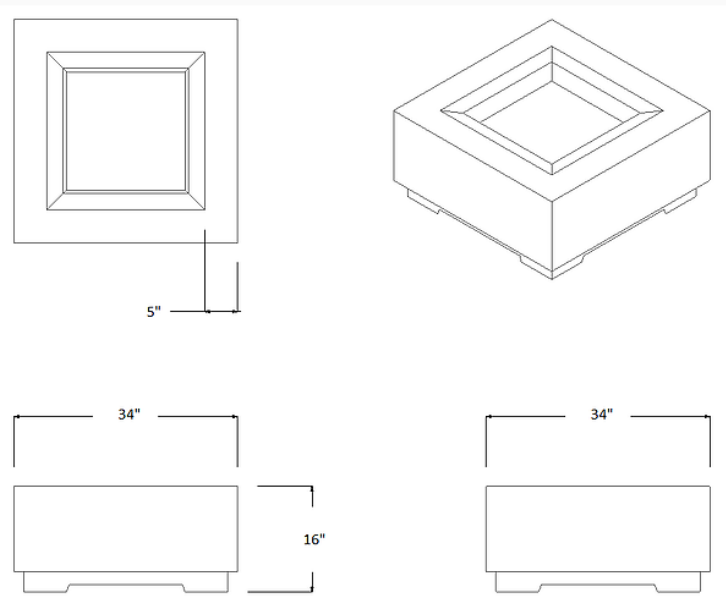

Now available in two sizes: 34" and 40"

ENVY 40

40" L x 40" W x 16" H

65,000 BTU (Propane or Natural Gas)

CSA/ UL Approved

Decorative stone included

Chrome key with flame control

ENVY 34

34" L x 34" W x 16" H

65,000 BTU (Propane or Natural Gas)

CSA/ UL Approved

Decorative stone included

Chrome key with flame control

ICON

This hand-packed, one piece, lightweight fire feature has iconic styling that will be the focal point of your backyard oasis.

The clean lines and classic shape will compliment any style.

ICON

50" L x 24" W x 16" H

65,000 BTU (Propane or Natural Gas)

CSA/ UL Approved

Decorative stone included

Chrome switch and flame control

ECLIPSE

Hand packed and light-weight, this sleek, round fire bowl is as stunning as a solar eclipse. Just the right size for a variety of applications.

ECLIPSE

34" Diameter x 16" H

65,000 BTU (Propane or Natural Gas)