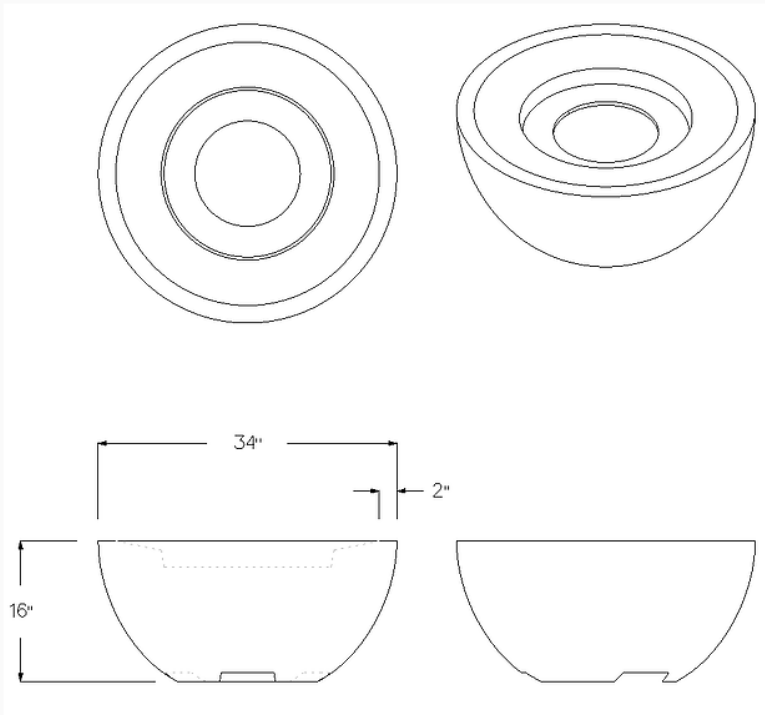

34" L x 34" W x 16" H

65,000 BTU (Propane or Natural Gas)

CSA/ UL Approved

Decorative stone included

Chrome key with flame control

ICON

This hand-packed, one piece, lightweight fire feature has iconic styling that will be the focal point of your backyard oasis.

The clean lines and classic shape will compliment any style.

ICON

50" L x 24" W x 16" H

65,000 BTU (Propane or Natural Gas)

CSA/ UL Approved

Decorative stone included

Chrome switch and flame control

ECLIPSE

Hand packed and light-weight, this sleek, round fire bowl is as stunning as a solar eclipse. Just the right size for a variety of applications.

ECLIPSE

34" Diameter x 16" H

65,000 BTU (Propane or Natural Gas)