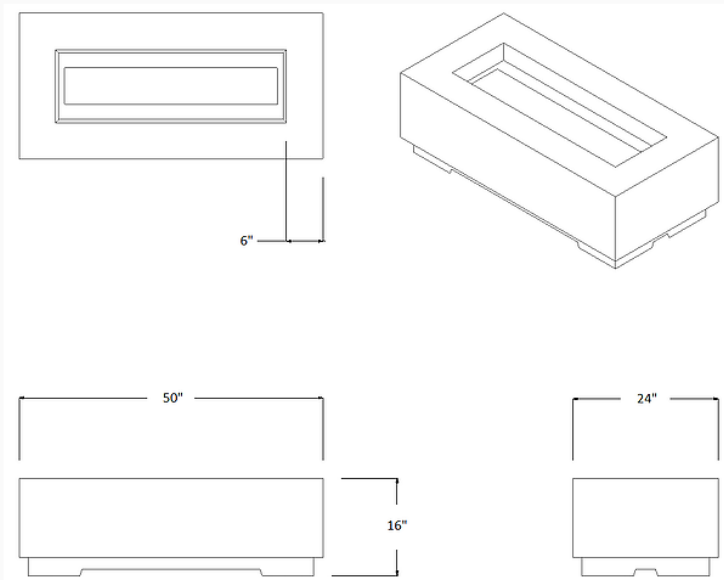

Now available in two sizes: 34" and 40"

ENVY 40

40" L x 40" W x 16" H

65,000 BTU (Propane or Natural Gas)

CSA/ UL Approved

Decorative stone included

Chrome key with flame control

ENVY 34

34" L x 34" W x 16" H

65,000 BTU (Propane or Natural Gas)

CSA/ UL Approved

Decorative stone included

Chrome key with flame control

ICON

This hand-packed, one piece, lightweight fire feature has iconic styling that will be the focal point of your backyard oasis.

The clean lines and classic shape will compliment any style.

ICON

50" L x 24" W x 16" H

65,000 BTU (Propane or Natural Gas)

CSA/ UL Approved

Decorative stone included

Chrome switch and flame control

ECLIPSE

Hand packed and light-weight, this sleek, round fire bowl is as stunning as a solar eclipse. Just the right size for a variety of applications.

ECLIPSE

34" Diameter x 16" H

65,000 BTU (Propane or Natural Gas)