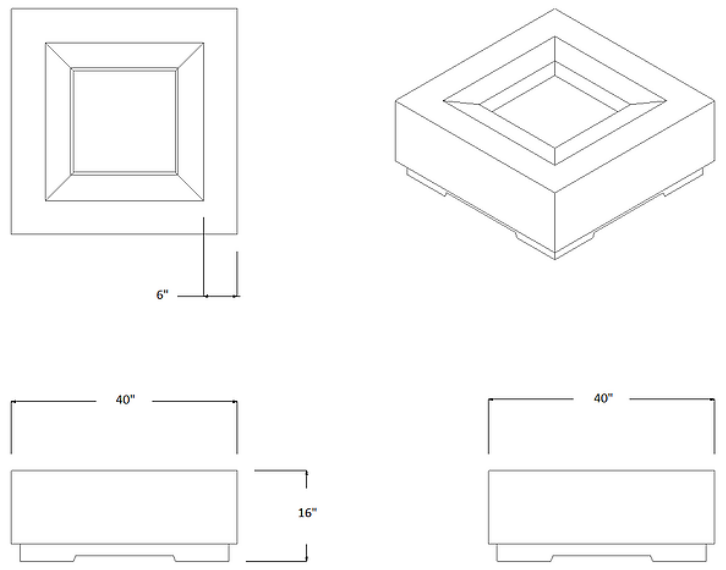

Now available in two sizes: 34" and 40"

ENVY 40

40" L x 40" W x 16" H

65,000 BTU (Propane or Natural Gas)

CSA/ UL Approved

Decorative stone included

Chrome key with flame control

ENVY 34

34" L x 34" W x 16" H

65,000 BTU (Propane or Natural Gas)

CSA/ UL Approved

Decorative stone included

Chrome key with flame control

ICON

This hand-packed, one piece, lightweight fire feature has iconic styling that will be the focal point of your backyard oasis.

The clean lines and classic shape will compliment any style.

ICON

50" L x 24" W x 16" H

65,000 BTU (Propane or Natural Gas)

CSA/ UL Approved

Decorative stone included

Chrome switch and flame control

ECLIPSE

Hand packed and light-weight, this sleek, round fire bowl is as stunning as a solar eclipse. Just the right size for a variety of applications.

ECLIPSE

34" Diameter x 16" H

65,000 BTU (Propane or Natural Gas)