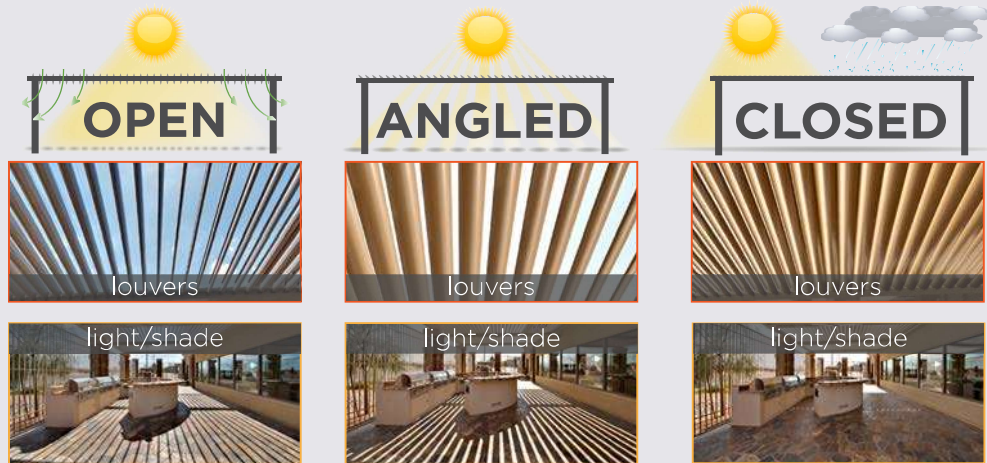

EXPAND **YOUR**
OPPORTUNITY

EQUINOX[®]
LOUVERED ROOF

What is Equinox®?

Equinox® is a louvered roof system that moves at your command for full sun, filtered shade, or fully closed for sun and rain protection, allowing you to maximize the potential of your outdoor space. No matter what the occasion, **live life uninterrupted.**

Why Equinox®?

The Equinox® Louvered Roof is manufactured with quality elements and precision engineered for exclusive comfort and control. Equinox® enhances any outdoor space through uncompromising versatility and style. Our patio system is strong, conforming to most wind and snow load requirements. Incorporate new elements that seamlessly integrate into an Equinox® Louvered Roof system such as **misters, heaters, all-new lighting systems, screens, and rain/wind sensors.**

The Equinox® system is the ideal upgrade for any restaurant, hospitality or event venue, hotel, club house or revenue generating space. A fully customizable Equinox® system is ideal for clients seeking to increase the usable outdoor seating or entertainment area. This versatile system can be designed to fit any architectural style. Visit EquinoxRoof.com to find more inspiration and design ideas.

COMFORT & PROTECTION

The Equinox® Louvered Roof system embodies smart design that maximizes use and profit potential for outdoor spaces. Elevate environments with on-demand sunlight, shade or rain protection. Your Equinox® system's optional rain, wind and sun sensors automatically control your louvers based on current weather conditions.