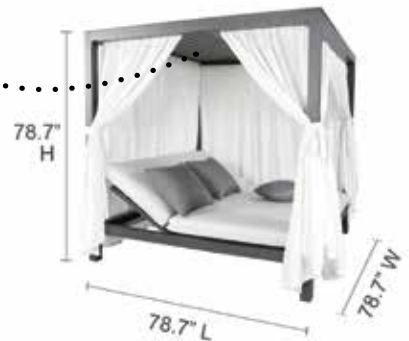

CABANA DAYBED AR4C

SW: 72.8" SDW/C: 48" SD: 78.5"
SHW/C: 17.8" SH: 13.8"

ITEM NO: 33060AR4C 268 LBS