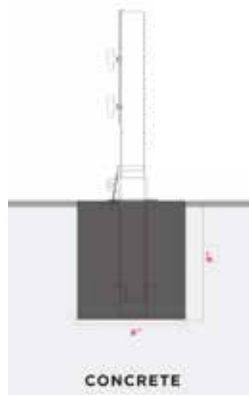

UMBRELLAS

UMBRELLA BASES

AXIS MARKET

In-Ground Mounting

ITEM NO	L	W	H	WEIGHT (lbs)
CM006	1.5"	1.5"	28"	16

AXIS MARKET

In-Ground Mounting

ITEM NO	L	W	H	WEIGHT (lbs)
CM1013	2"	2"	16"	11"

125

AXIS

Cantilever In-Ground Mounting
Galvanized Steel

ITEM NO	L	W	H	WEIGHT (lbs)
CM004	8.5"	8.5"	14"	18

AXIS

Cantilever Surface Mounting
Steel

ITEM NO	L	W	H	WEIGHT (lbs)
CM001	12"	12"	5"	12