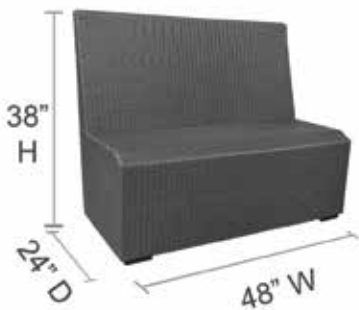

IBIZA II

FRAME OPTIONS

SW: 74" SHW/C: 17" SD: 37"
SH: 11"
ITEM NO: 70179 72 LBS

55

BENCHES

SOL WEAVE™

SOL Weave™
Saddle

CHORUS BENCH