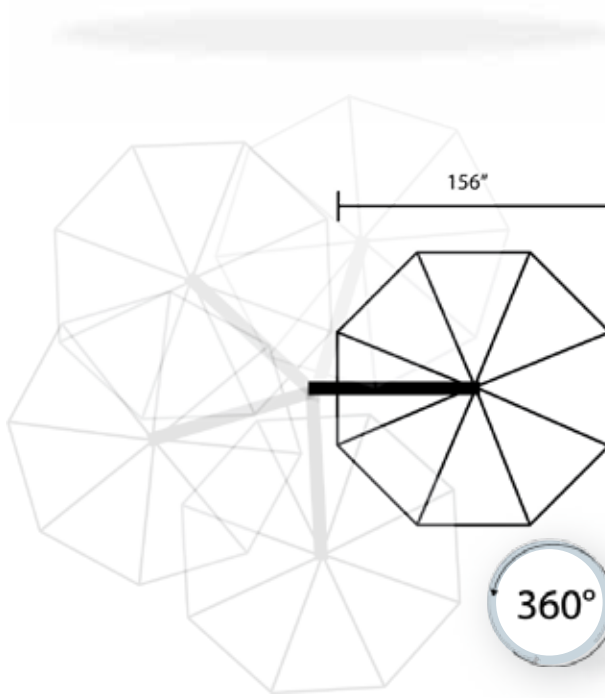

360°

ROTATION TO TRACK THE SUN

WIND STABILIZER BARS INCLUDED