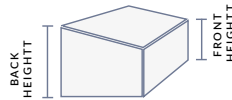

LOVESEAT

	ITEM NO	L	W	BACK H	FRONT H
LARGE LS	3007-0012	62"	40"	37"	27"
CHORUS LS	3008-0032	74"	44"	34"	34"
X LARGE LS	3008-0035	65"	42"	42"	27"
LOVESEAT	3007-0016	56"	34"	36"	29"

SOFA

	ITEM NO	L	W	BACK H	FRONT H
CHORUS SF	3008-0033	105"	44"	34"	34"
X LARGE SF	3008-0036	92"	42"	42"	27"
LARGE SF	3007-0013	86"	40"	37"	27"