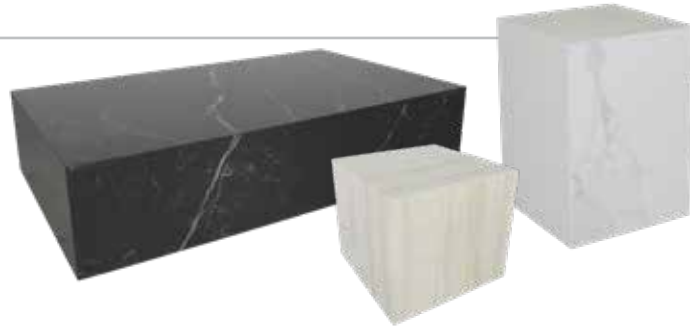

TABLES

SOL SINTERED™ STONE

NOVA

OPTIONS

- SOL Sintered™ Carrara White
- SOL Sintered™ Sandbar
- SOL Sintered™ Royal Black

COFFEE TABLE	ITEM NO	L	W	H	WEIGHT (lbs)
	30036N-6338	63"	38"	14"	220
30036N-4040	40"	40"	14"	160	

SIDE TABLE	ITEM NO	L	W	H	WEIGHT (lbs)
	30036N-1414	14"	14"	20"	36

OPTIONS

- SOL Sintered™ Sandbar
- SOL Sintered™ Nuage

SIDE TABLE	ITEM NO	L	W	H	WEIGHT (lbs)
	30036N-2020	20"	20"	17.5"	56