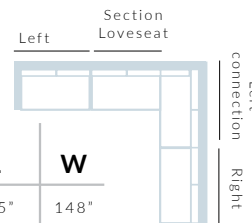

L	W
185"	148"