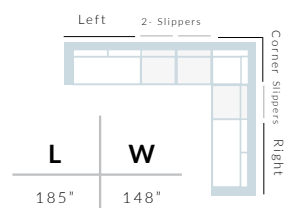

L	W
185"	148"