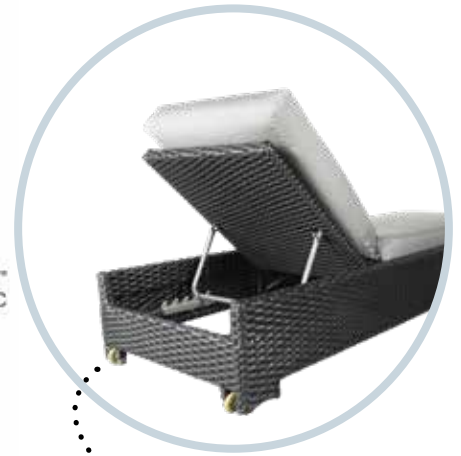

CHAISE LOUNGES

SOL WEAVE™

W : Width D : Depth H : Height SHW/C : Seat Height
 SW : Seat Width SD : Seat Depth SH : Seat Height With Cushion

BRIGHTON

SOL Weave™
Black

ITEM NO: 9333

76 LBS

WHEELS