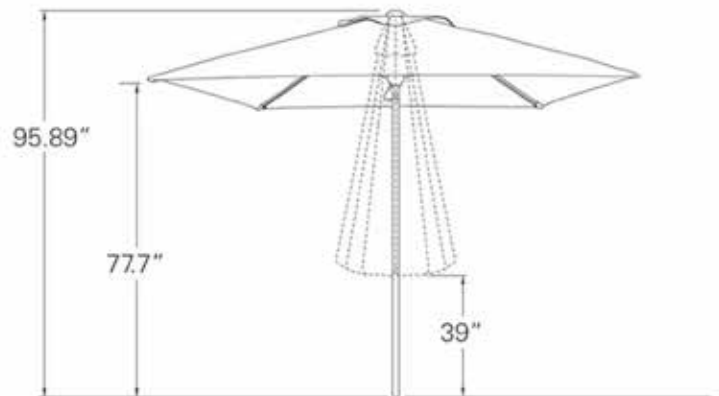

Black

7FT SQ COMMERCIAL UMBRELLA

ITEM NO	L	W	H	WEIGHT (lbs)
007C-PT	84"	84"	95.89"	15

CANOPY ENHANCEMENTS

ACCENT BORDER

STRAIGHT VALANCE

MILAN VALANCE

ALTERNATING PANELS