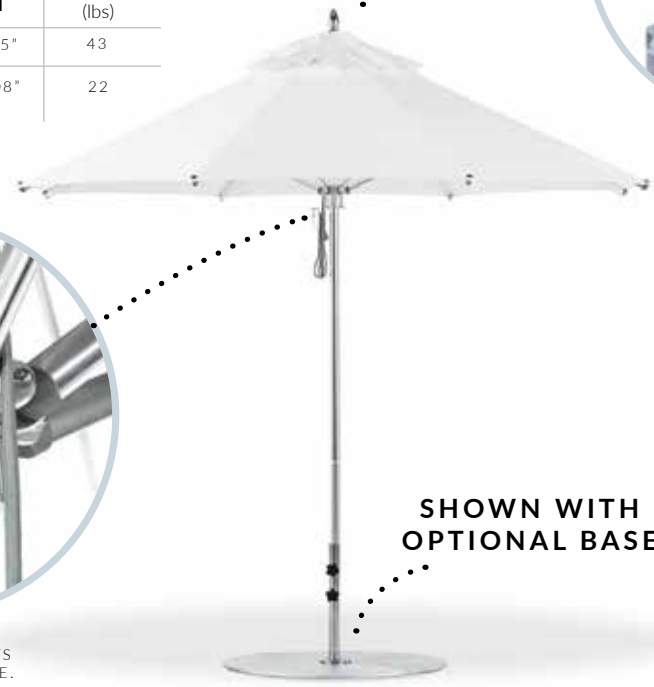

**AXIS
UMBRELLAS ARE
WIND RATED TO
35 MPH**

**SHOWN WITH
OPTIONAL BASE**

ALL COMPONENTS
ARE REPLACEABLE.

123

AXIS 7FT SQUARE

ITEM NO	L	W	H	WEIGHT (lbs)
C100SQ	120"	120"	115"	42
C75SQ	90"	90"	108"	24
C65SQ	78"	78"	100"	15