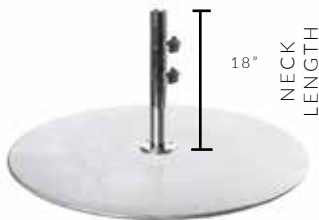

AXIS

Galvanized Steel

ITEM NO	L	W	H	WEIGHT (lbs)
CB150G	36"	36"	0.5"	150
CB100G	30"	30"	0.5"	100