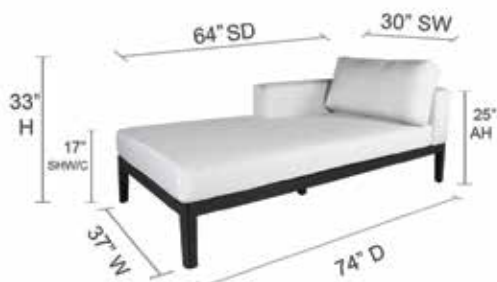

IBIZA II SECTIONAL LEFT END

AH: 25.5" SDW/C: 20" SD: 30"
SW: 67" SHW/C: 17" SH: 11"

ITEM NO: 70170 108 LBS

IBIZA II LEFT

AH: 25" SDW/C: 56" SD: 64"
SW: 30" SHW/C: 17" SH: 11"

ITEM NO: 70175 102 LBS

IBIZA II RIGHT