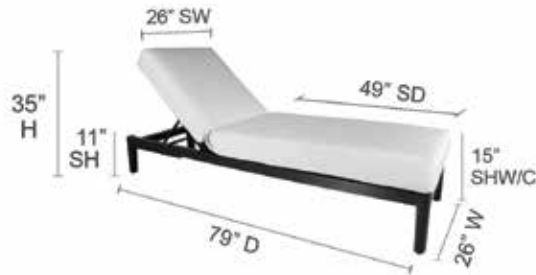

CHAISE LOUNGES CHAISE LOUNGES

CHAISE LOUNGES

CHAISE LOUNGES

CHAISE LO

CHAISE LOUN

CHAISE LOUNGES

CHAISE LOUNGES

CHAISE LOUNG

IBIZA II

OPTIONS

Tiger Drylac®
White

Akzo Nobel®
Black

CHAISE LOUNGE

ITEM NO: 70110

118 LBS

CHAISE LOUNGES

CHAISE LOU

CHAISE LOUNGES

CHAISE LOUNGES

CHAISE

CHAISE LOUNGES

CHAISE LOUNGES

CHAISE LOUNGES

CHA

CHAISE LOUNGES