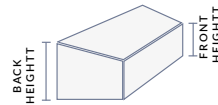

LOVESEAT

	ITEM NO	L	W	BACK H	FRONT H
LARGE LS	3007-0012	62"	40"	37"	27"
CHORUS LS	3008-0032	74"	44"	34"	34"
X LARGE LS	3008-0035	65"	42"	42"	27"
LOVESEAT	3007-0016	56"	34"	36"	29"

SOFA

	ITEM NO	L	W	BACK H	FRONT H
CHORUS SF	3008-0033	105"	44"	34"	34"
X LARGE SF	3008-0036	92"	42"	42"	27"
LARGE SF	3007-0013	86"	40"	37"	27"