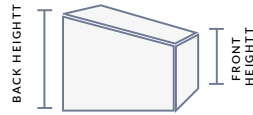

ITEM NO	L	W	BACK H	FRONT H
CHORUS DS	3008-0031	44"	44"	34"	34"
X LARGE DS	3008-0034	42"	40"	42"	27"
LARGE DS	3007-011	40"	38"	37"	27"
DEEP SEATING	3007-0015	34"	32"	36"	29"