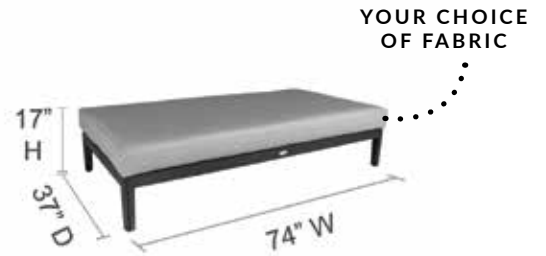

IBIZA II

FRAME OPTIONS

SW: 74"   SHW/C: 17"   SD: 37"
SH: 11"
ITEM NO: 70179   72 LBS

55

BENCHES

SOL WEAVE™

SOL Weave™
Saddle