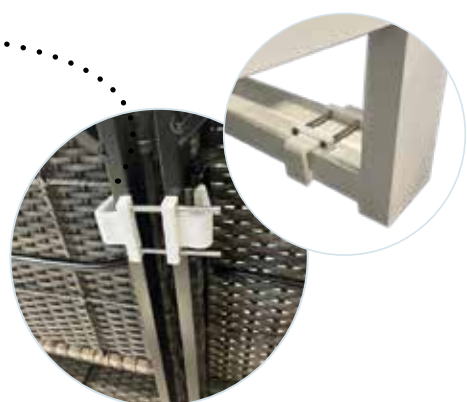

SECTIONAL CONFIGURATIONS

MUSE

BELVEDERE

AURA

GRAMERCY

NEVIS

STUDIO

TRELLIS

TATE

COVE

HARLOW

LANDING

KENSINGTON

ALUMINUM

ROPE

TEAK

COVER ITEM NO:

102"X102"
3008-0001

128"X102"
3008-0005

102"X128"
3008-0002

L

W

L

W

MUSE

90"

90"

116"

90"

BELVEDERE

91.7"

91.7"

117.7"

91.7"

AURA

90.5"

90.5"

116.5"

90.5"

GRAMERCY

85"

85"

110"

85"

NEVIS

86"

86"

111"

86"

STUDIO

87.5"

87.5"

112.5"

87.5"

TRELLIS

85.5"

85.5"

110.5"

85.5"

TATE

87"

87"

113"

87"

COVE

85.5"

85.5"

111.5"

85.5"

HARLOW

87"

87"

113"

87"

LANDING

81.7"

81.7"

106.7"

81.7"

KENSINGTON

85.5"

85.5"

111.5"

85.5"

ADJUSTABLE NYLON + STAINLESS STEEL SECTIONAL CLIP (WHITE ONLY)

VELCRO STRAPS