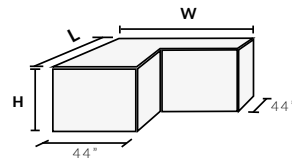

SECTIONAL COVERS

SECTIONAL

ITEM NO	L	W	H	ITEM NO	L	W	H	ITEM NO	L	W	H	ITEM NO	L	W	H
3008-0012	183"	154"	34"	3008-0015	183"	154"	34"	3008-0016	183"	183"	34"	3007-1001	100"	100"	26"
3008-0008	183"	128"	34"	3008-0014	183"	128"	34"	3008-0011	154"	154"	34"	3007-1002	126"	126"	26"
3008-0004	183"	102"	34"	3008-0013	183"	102"	34"	3008-0006	128"	128"	34"	3007-1003	126"	100"	26"
3008-0007	154"	128"	34"	3008-0010	154"	128"	34"	3008-0001	102"	102"	34"	3007-1004	159"	100"	26"
3008-0003	154"	102"	34"	3008-0009	154"	102"	34"								
3008-0002	128"	102"	34"	3008-0005	128"	102"	34"								

TABLE + CHAIRS COVERS

	ITEM NO	L	W	H	
	120" Rectangle Table & Chairs	3007-1246	144"	70"	36"
	84" Rectangle Table & Chairs	3007-84	108"	68"	36"
	72" Rectangle Table & Chairs	3007-72	96"	68"	36"
	65" Square Table & Chairs	3007-65	81"	81"	36"
	42" Square Table & Chairs	3007-0028	62"	62"	36"
	72" Round Table & Chairs	3007-60/72	88"	88"	36"
	48" Round Table & Chairs	3007-0021	62"	62"	36"
	BAR Table & Chairs	3007-86	48"	48"	48"
	BISTRO Table & Chairs	3007-87	48"	48"	36"
	84" Table	3007-8402	88"	50"	36"
	72" Table	3007-7202	76"	46"	36"

FIREPITS

	ITEM NO	L	W	H	
	52" RD FIREPIT	3008-0043	52"	52"	29"
	42" RD FIREPIT	3008-0047	44"	44"	26"
	32" RD FIREPIT	3008-0048	33"	33"	26"
	49" SQ FIREPIT	3008-0040	49"	49"	26"
	42" SQ FIREPIT	3008-0044	46"	46"	26"
	58"X39" FIREPIT	3008-0039	58"	39"	23"
	52"X32" FIREPIT	3008-0050	52"	33"	22"