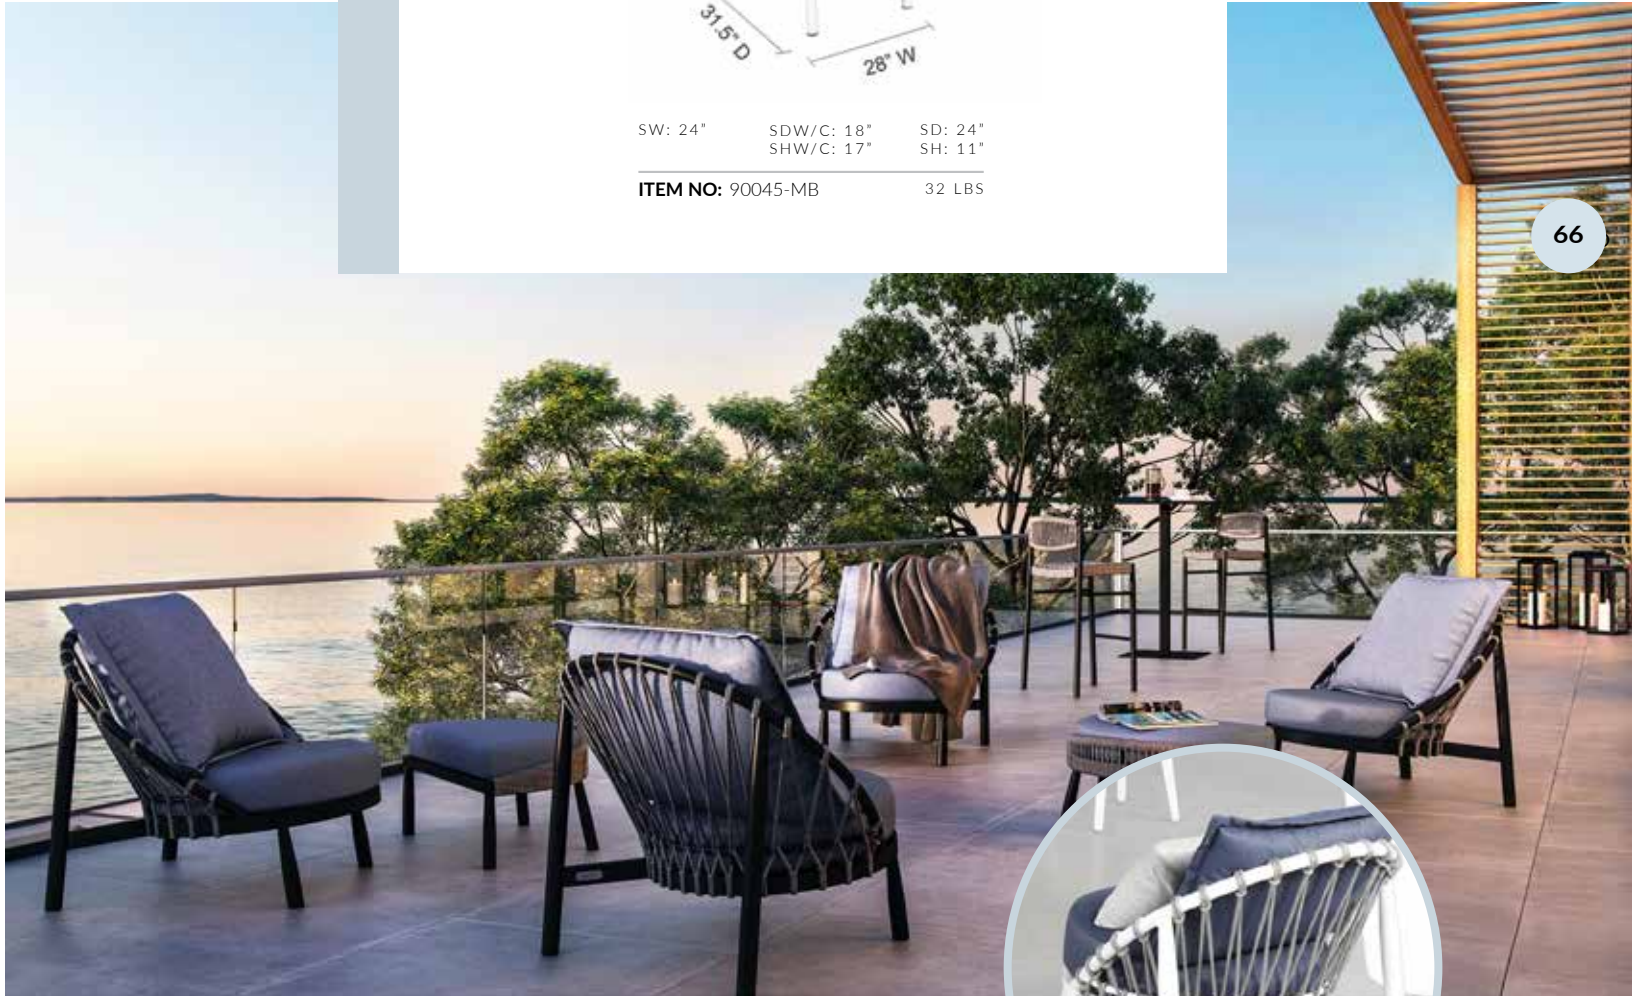

SOL Rope™
Mercury

SW: 24" SDW/C: 18" SD: 24"
SHW/C: 17" SH: 11"

ITEM NO: 90045-MB 32 LBS

	ITEM NO	W	D	H	WEIGHT (lbs)
Ottoman	90045-MB	28"	31.5"	28.5"	32
Ottoman	90046	25"	17"	17"	14

DEEP SEATING

SOL ROPE™

STUDIO