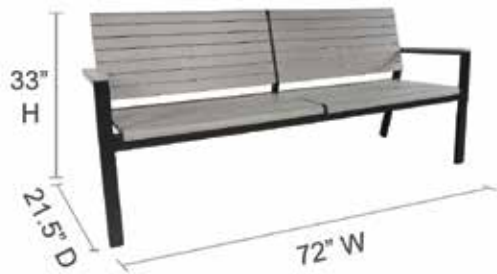

D : Depth
AH : Arm Height

SD : Seat Depth
SH : Seat Height

SDW/C : Seat Depth With Cushion
SHW/C : Seat Height With Cushion

SOL TEAK™

UPHOLSTERED

LANDING

AH: 25" SD: 17"
SW: 68" SH: 17.3"
ITEM NO: 20801 54 LBS