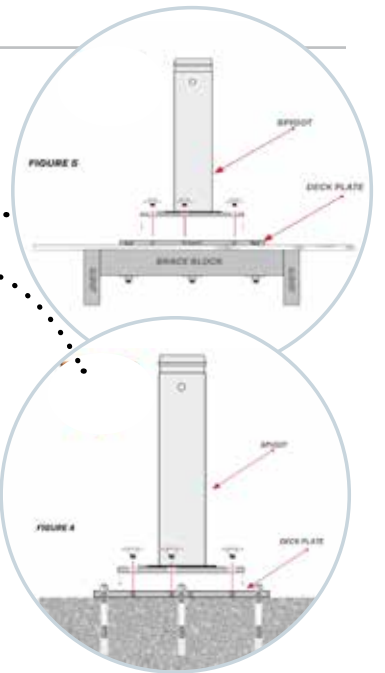

AXIS

Cantilever Surface Mounting
Steel

ITEM NO	L	W	H	WEIGHT (lbs)
CM001	12"	12"	5"	12