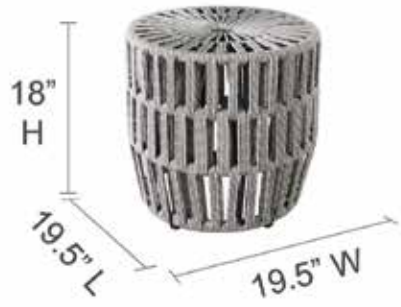

ACCESSORIES

SOL WEAVE™

↑ \$ EXTRA CHARGE

GRACE

SOL Weave™
Hazel

↑ \$ TOP CUSHION
AVAILABLE

STOOL

SW: 19" SHW/C: 19" SD: 19"
SH: 18"
ITEM NO: 90110 12 LBS