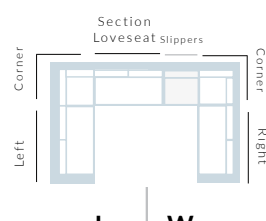

L	W
185"	111"