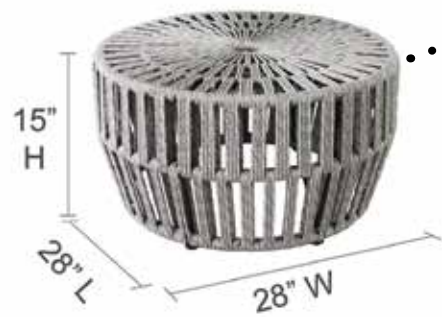

OTTOMAN

SW: 28" SHW/C: 18" SD: 28"
SH: 15"
ITEM NO: 90109 16 LBS

PERCH

OPTIONS

SOL Rope™
Pewter

SOL Rope™
Mercury

SOL Rope™
Marine

SOL Rope™
Cardinal

SOL ROPE™ HAND-WOVEN
OVER FULLY WELDED
ALUMINUM FRAME