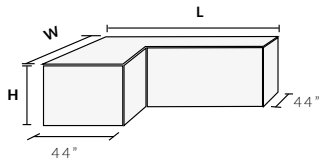

SECTIONAL COVERS

SECTIONALS
RIGHT SIDE