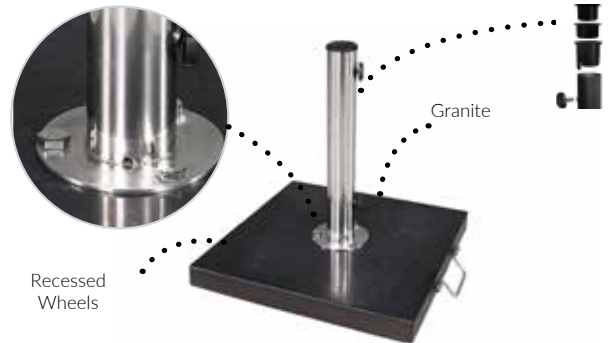

COMMERCIAL BASE

ITEM NO	L	W	H	WEIGHT (lbs)	UNDER TABLE	STAND ALONE
00160SC	18"	18"	12"	60	✓