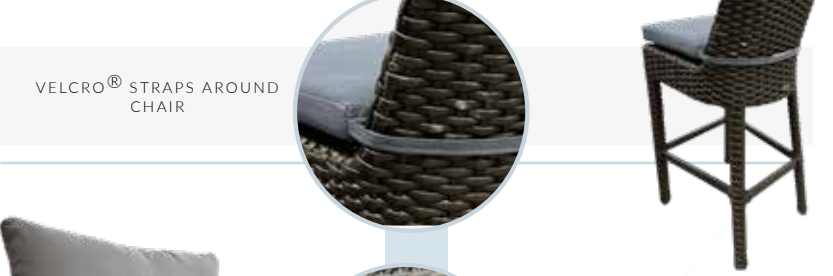

SERVICES

CUSTOM CUSHION OPTIONS

TETHERING

119