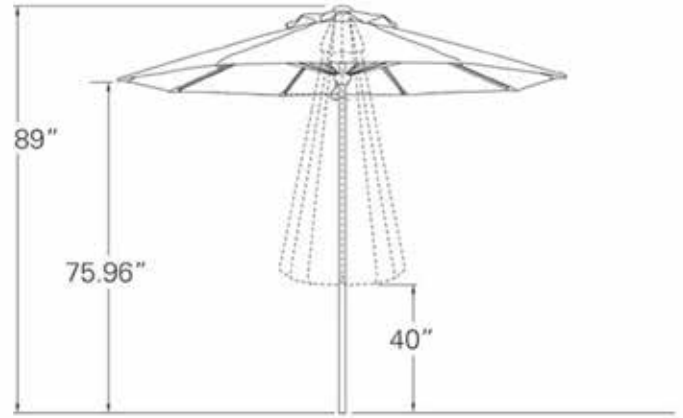

9FT SQ COMMERCIAL UMBRELLA

ITEM NO	L	W	H	WEIGHT (lbs)
009C-BK	108"	108"	89"	18

PUSH UP W/ PIN
LOCK, FULLY
RIVETED FRAME