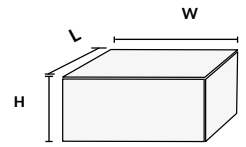

SECTION COVER

ITEM NO	L	W	H	ITEM NO	L	W	H	ITEM NO	L	W	H	ITEM NO	L	W	H
3008-0012	183"	154"	34"	3008-0015	183"	154"	34"	3008-0016	183"	183"	34"	3007-1001	100"	100"	26"
3008-0008	183"	128"	34"	3008-0014	183"	128"	34"	3008-0011	154"	154"	34"	3007-1002	126"	126"	26"
3008-0004	183"	102"	34"	3008-0013	183"	102"	34"	3008-0006	128"	128"	34"	3007-1003	126"	100"	26"
3008-0007	154"	128"	34"	3008-0010	154"	128"	34"	3008-0001	102"	102"	34"	3007-1004	159"	100"	26"
3008-0003	154"	102"	34"	3008-0009	154"	102"	34"								
3008-0002	128"	102"	34"	3008-0005	128"	102"	34"								

TABLE + CHAIRS COVERS

	ITEM NO	L	W	H	
	120" Rectangle Table & Chairs	3007-1246	144"	70"	36"
	84" Rectangle Table & Chairs	3007-84	108"	68"	36"
	72" Rectangle Table & Chairs	3007-72	96"	68"	36"
	65" Square Table & Chairs	3007-65	81"	81"	36"
	42" Square Table & Chairs	3007-0028	62"	62"	36"
	72" Round Table & Chairs	3007-60/72	88"	88"	36"
	48" Round Table & Chairs	3007-0021	62"	62"	36"
	BAR Table & Chairs	3007-86	48"	48"	48"
	BISTRO Table & Chairs	3007-87	48"	48"	36"
	84" Table	3007-8402	88"	50"	36"
	72" Table	3007-7202	76"	46"	36"

FIREPITS

	ITEM NO	L	W	H	
	52" RD FIREPIT	3008-0043	52"	52"	29"
	42" RD FIREPIT	3008-0047	44"	44"	26"
	32" RD FIREPIT	3008-0048	33"	33"	26"
	49" SQ FIREPIT	3008-0040	49"	49"	26"
	42" SQ FIREPIT	3008-0044	46"	46"	26"
	58"X39" FIREPIT	3008-0039	58"	39"	23"
	52"X32" FIREPIT	3008-0050	52"	33"	22"