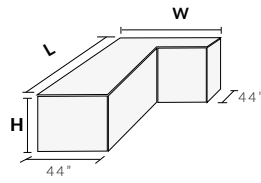

SECTIONALS
LEFT SIDE