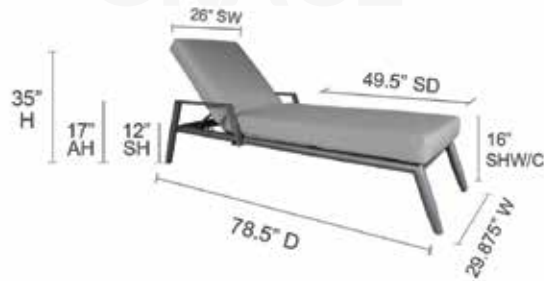

CHAISE LOUNGES

SOL WEAVE™

W : Width D : Depth H : Height SHW/C : Seat Height
 SW : Seat Width SD : Seat Depth SH : Seat Height With Cushion

Tiger Drylac®
Storm

SOL Weave™
Hazel

GRACE

0 WHEELS

ITEM NO: 90111