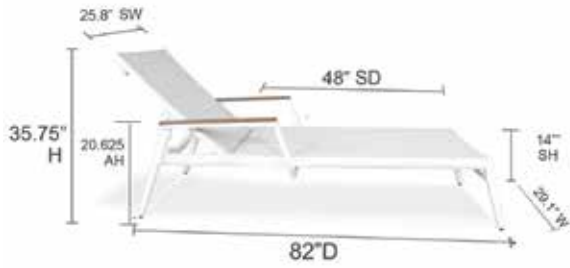

CHAISE LOUNGES

ALUMINUM + SLING

ARCADE

OPTION 1

Tiger Drylac®
White

Batyline®
Eden Seagull

SOL Teak™
Umber

OPTION 2

Akzo Nobel®
Black

Batyline®
Eden Charcoal

SOL Teak™
Mica

ITEM NO: 70146

26 LBS