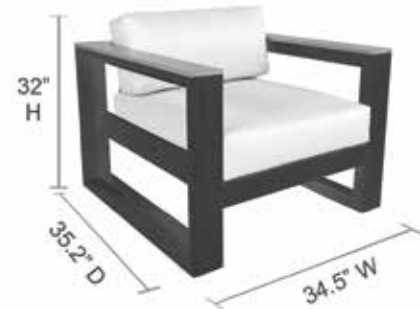

BELVEDERE

AH: 24" SDW/C: 22" SD: 31"
SW: 26" SHW/C: 17" SH: 11"

ITEM NO: 33022 75 LBS