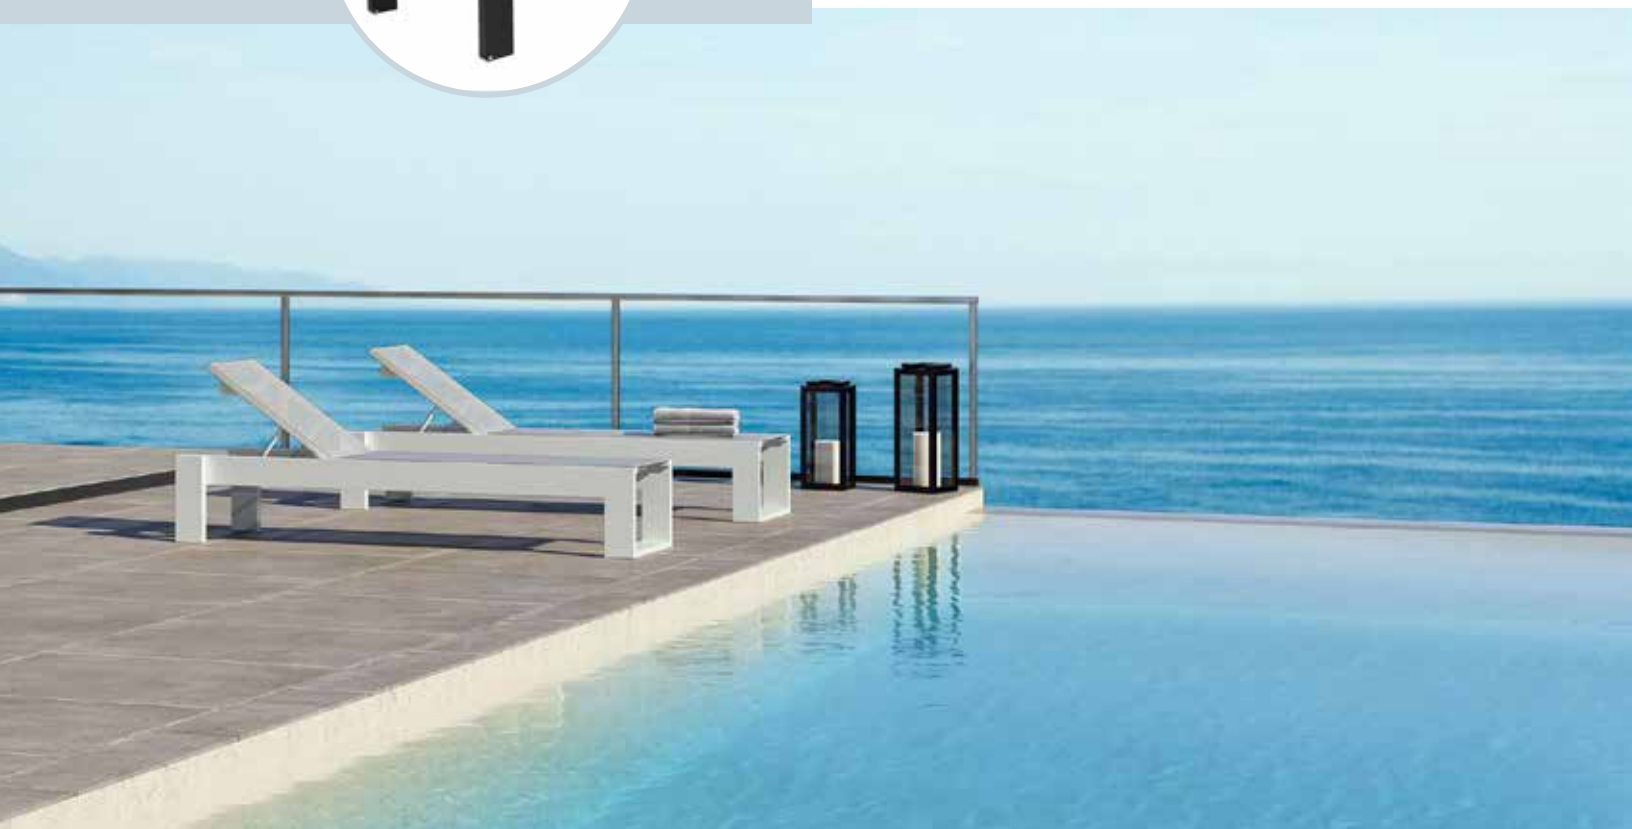

ITEM NO: 70147

37 LBS

99

WHEELS