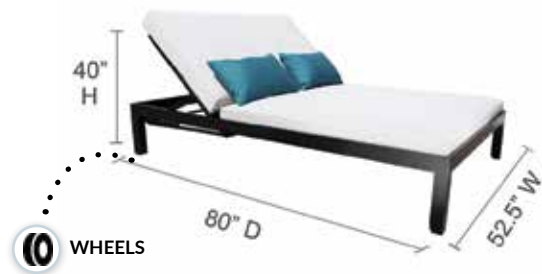

APEX

OPTIONS

Tiger Drylac®
White

Tiger Drylac®
Linen

Akzo Nobel®
Black

SW: 52"   SHW/C: 17"   SD: 81"
SH: 12"

ITEM NO: 30069   170 LBS

111